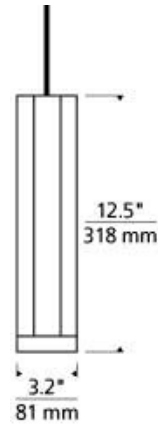

Note: Note: MP includes 4" Round Flush Canopy.

Note: Aged Brass finish includes Satin Nickel system hardware.

700 \_\_\_\_\_ BLK \_\_\_\_\_

JOB NAME \_\_\_\_\_

NOTES \_\_\_\_\_

# BLOK SMALL PENDANT

## SPECIFICATIONS

HARDWARE MATERIAL	Metal
SHADE MATERIAL	Steel
NET WEIGHT	1.8 lbs
HEIGHT	12.5in
WIDTH	3.2in
LENGTH	3.2in
UP LIGHT / DOWN LIGHT / BOTH?	
WET LISTED	
DAMP LISTED	
DRY LISTED	Yes
MIN. HANGING HEIGHT	
MAX HANGING HEIGHT	
SLOPED CEILING ADAPTABLE?	No
GENERAL LISTING	ETL Listed
INCLUDES	